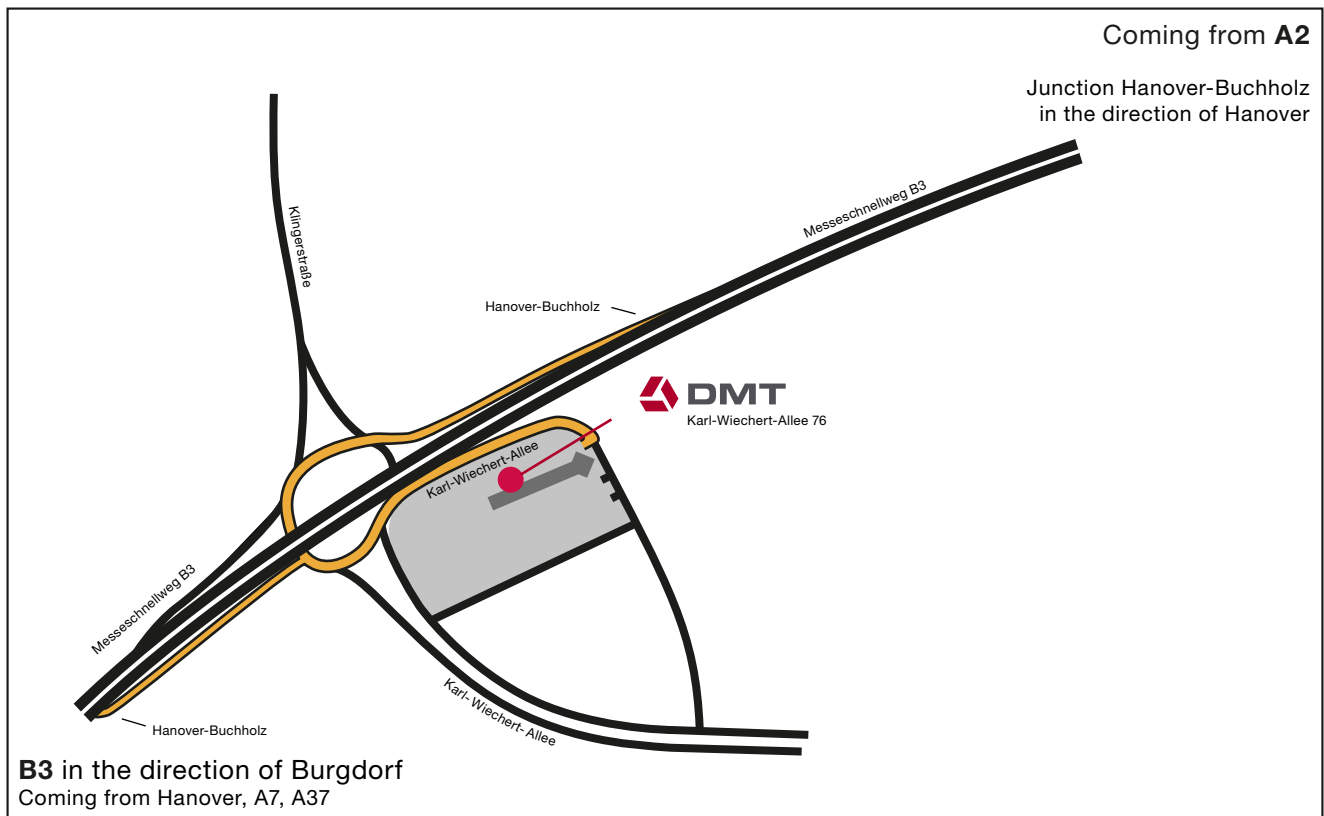

How to find DMT Petrologic in Hanover

By car:

A2, junction Hanover-Buchholz **or** A7 southbound, junction Hanover-Kirchhorst

- Exit the motorway and change onto A37/B3 in the direction of Messe Hanover
- Follow the road until reaching the exit Hanover-Buchholz (**see map**)
- Turn into the roundabout and take the 4th exit onto Karl-Wiechert-Allee
- Follow the road until reaching the DMT Petrologic premises

A37/B3, in the direction of Burgdorf

- **Coming from A7, northbound:** Change onto A37 (Messeschnellweg)
- Follow the road until reaching the exit Hanover-Buchholz (**see map**)
- Turn into the roundabout and take the 2nd exit onto Karl-Wiechert-Allee
- Follow the road until reaching the DMT Petrologic premises